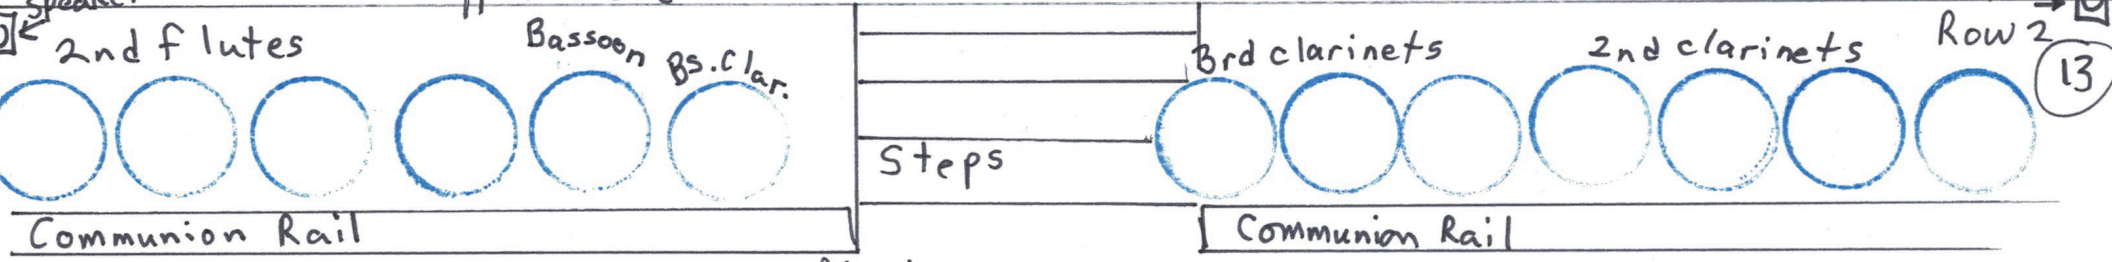

Back Hall Access Doors to Sanctuary

St. Agnes Staging

58 chairs needed

Seating & Storage

Reserved pews 3 rows

Reserved pews 3 rows