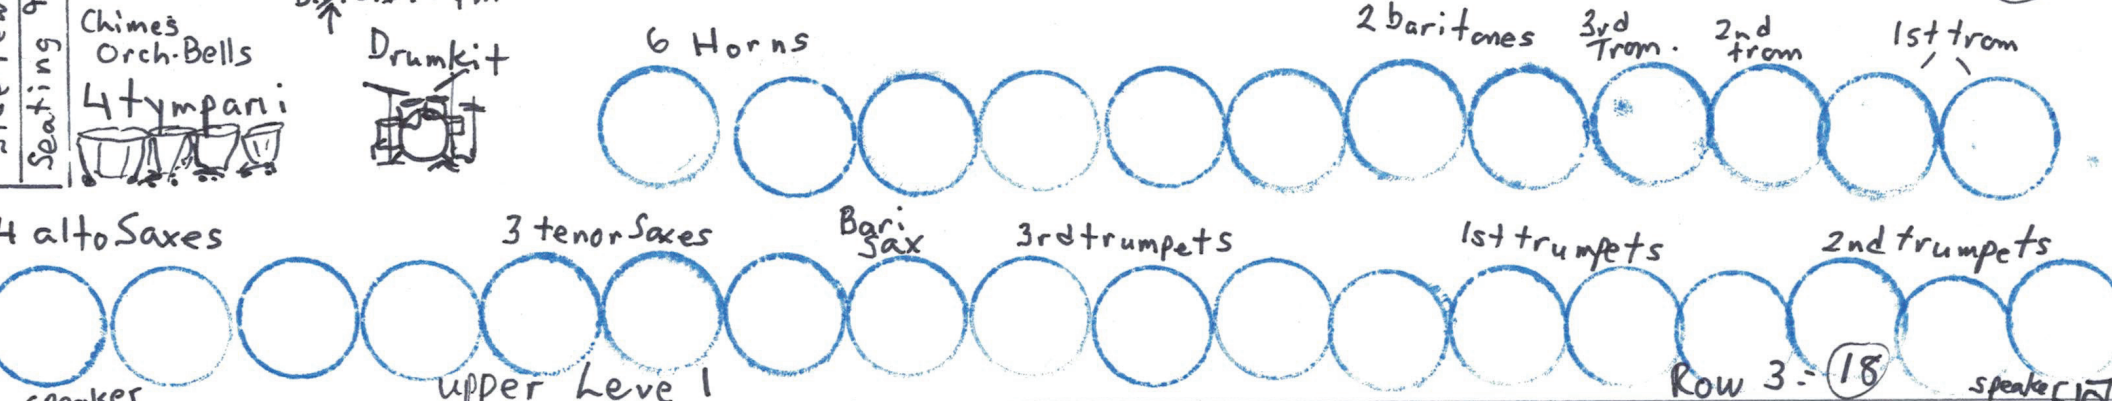

Back Hall Access Doors to Sanctuary

St. Agnes Staging

58 chairs needed

Seating & Storage

Reserved pews 3 rows

Reserved pews 3 rows